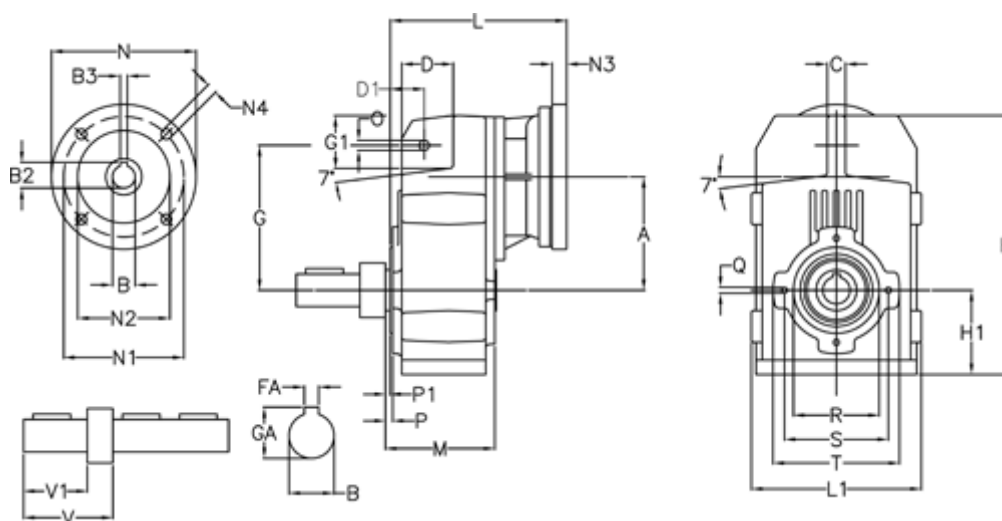

Article number: 29560422011235
 Description: Shaft mounted gear
 A413R-220,1-P90B5

Measures

A = 175.75	FA = 12	M = 144.0	Q = M12x19
B = 40	G = 218	N = 200	R = 130
B1 = 24	G1 = 97.5	N1 = 165	S = 165
B2 = 27.3	GA = 43.0	N2 = 130	T = 200
B3 = 8	H = 389.0	N4 = M10x20	V = 112.5
C = 16	H1 = 116.0	O = 14	V1 = 80
D = 79.0	L = 265.5	P = 7.5	
D1 = 56.5	L1 = 242	P1 = 3.5	